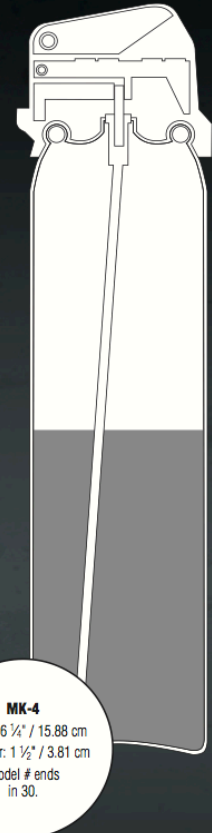

CANISTER REFERENCE GUIDE

SABRE offers a variety of canister sizes to ensure proper fit with your OC holder. Place your current OC canister over Image to determine proper size.

TRIGGER-TOP
Height: 4 1/2" / 11.43 cm
Diameter: 1 3/8" / 3.49 cm
Model # ends in 1010.

MK-2
Height: 4" / 10.16 cm
Diameter: 1 3/8" / 3.49 cm
Model # ends in 1010.

MK-3
Height: 4.35" / 10.80 cm
Diameter: 1 1/2" / 3.81 cm
Model # ends in 10.

MK-3.5
Height: 4 3/8" / 12.07 cm
Diameter: 1 3/8" / 3.49 cm
Model # ends in 20.

MK-4
Height: 6 1/4" / 15.88 cm
Diameter: 1 1/2" / 3.81 cm
Model # ends in 30.

MK-2 TRIGGER-TOP

- SABRE RED
72CFT1010 1.4 oz Stream
72H201010 1.6 oz Stream
721010-C 1.8 oz Cone
72H201010-F 1.6 oz Foam

MK-2 FLIP-TOP

- SABRE 5.0
56CFT1010 1.4 oz Stream
56H201010 1.6 oz Stream
561010-C 1.8 oz Cone
56H201010-F 1.6 oz Foam

- SABRE RED
52CFT1010 1.4 oz Stream
52H201010 1.6 oz Stream
521010-C 1.8 oz Cone
52H201010-F 1.6 oz Foam