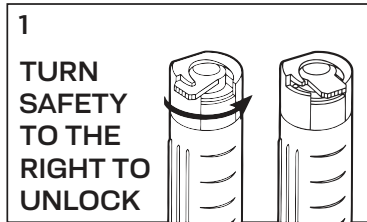

Twist Lock

How do I deploy my SABRE® Pepper Spray/Gel? (Twist Lock)

- Unlock safety mechanism (see picture above).
- Grip with your thumb on the CENTER of the actuator.
- Press down on the actuator where it says "Press".
- Spray from ear to ear across the eyes.
- A stream will reach up to 12-14ft (3m-4m) in front of you.
- Shield face when firing into the wind.
- Release pressure to stop firing.
- Sidestep and escape to safety.