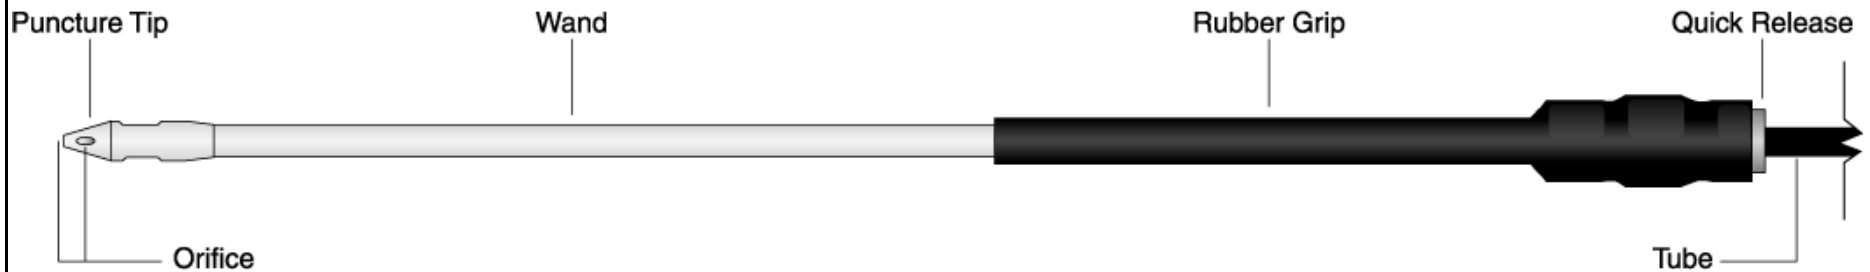

SABRE Puncture Wand

Puncture Wand for Cell Buster - Technical Specifications

Live Model #:	92-WHP	Inert Model #:	90-WHP
Height:	13.5 "		34.29 cm
Diameter:	0.25"		0.635 cm
Weight:	3.1 ozs		
Firing Mechanism:	1.25" stainless, pointed tip with 4 way projection		
Grip	6" dual wall adhesive lined rubber tube		
	Connects to Cell buster hose		