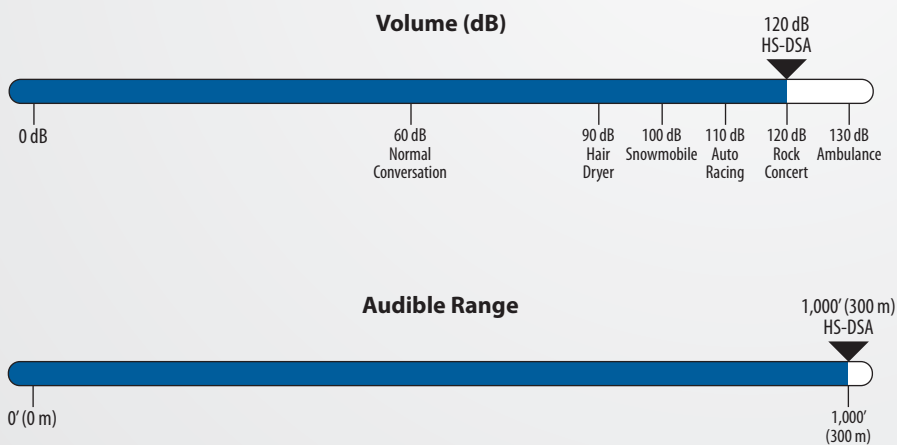

SABRE Door Stop Alarm

Powerful 120 dB Siren Sounds When Window or Door is Opened

- **ATTENTION-GRABBING** – when door pressure is applied, the extremely loud 120 dB alarm helps wake/alert homeowner or renter, helps deter intruder and possibly notifies neighbors (audible up to 1,000 feet/300 meters away)
- **VERSATILE WITH MAXIMUM SECURITY** – features a non-skid pad to prevent door from opening while alarm sounds; ideal for bedrooms, hotels, apartments, dorm rooms, front doors, etc. — great travel alarm
- **ATTRACTIVE & CONSUMER-PREFERRED** – superior to other home security products, this premium white alarm looks great inside your home
- **EASY INSTALLATION** – no wiring needed; battery-operated (requires 1x9V battery)
- **EXTRA LEVEL OF SECURITY** – provides battery status update with a low battery indicator
- **EXTREMELY RELIABLE** – backed by 40 years in the security industry and developed by the #1 pepper spray brand trusted by police and consumers worldwide. ISO 9001:2008 certified
- **WARRANTY** – 90 days

Model Number	HS-DSA
Decibel	120 dB
Range	1,000' (300 m)
Color	Premium White
Material	Plastic
Packaged Dimensions	6 x 2.2 x 10.8 in (152 x 56 x 274 mm)
Packaged Weight	0.32 lbs (145.15 g)
Usage	Indoor Use Only